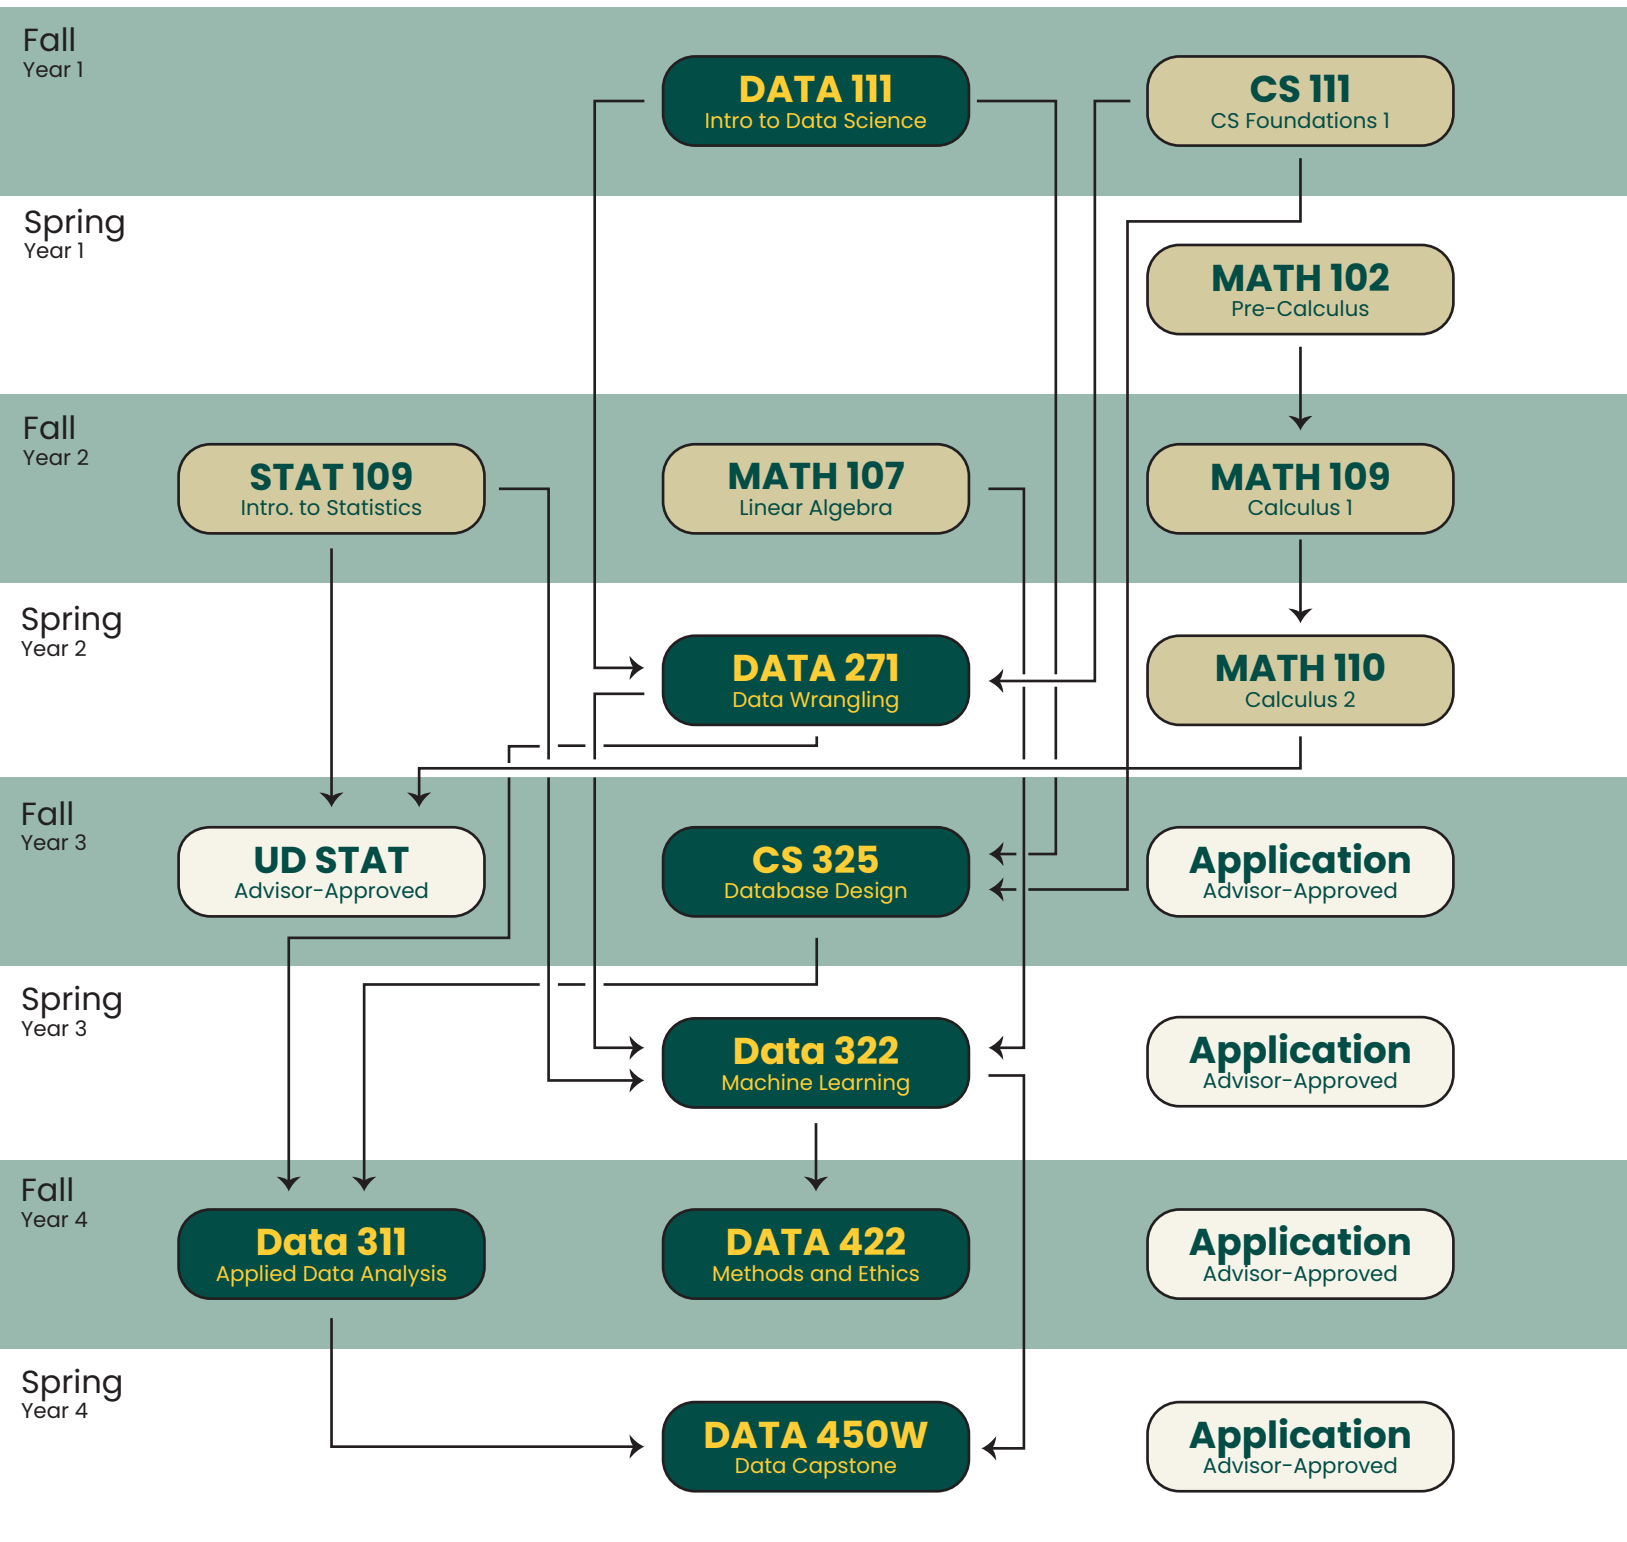

B.S. in Data Science Prerequisite Flowchart (Including MATH 102 - Pre-Calculus)

Prerequisite →

Advisor-approved upper division statistics course: STAT 323(F), 333(F/S), 404(S), 406(F odd-years), 410(F).
 Advisor-approved, cohesive set of courses totaling at least 15 units (at least 9 units at the upper division level).
 See the [Data Science Areas of Application webpage](#) for more information.